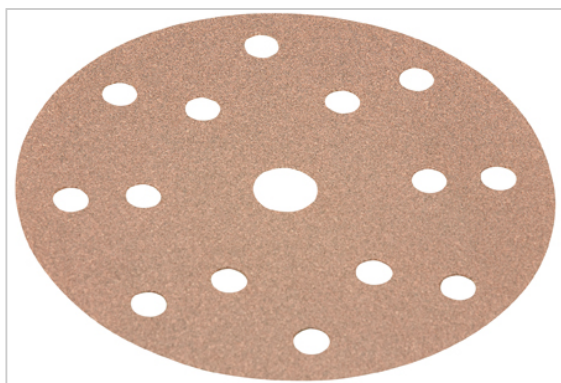

Order number 408.247

Technical attributes

Dimensions in mm	150 Ø
Grit	P 400
QTY/PKG	50

Velcro sanding paper SELECTFLEX

Ideally suited for redevelopment, renovation and modernisation, especially for working paints, varnishes, stopping, filler.