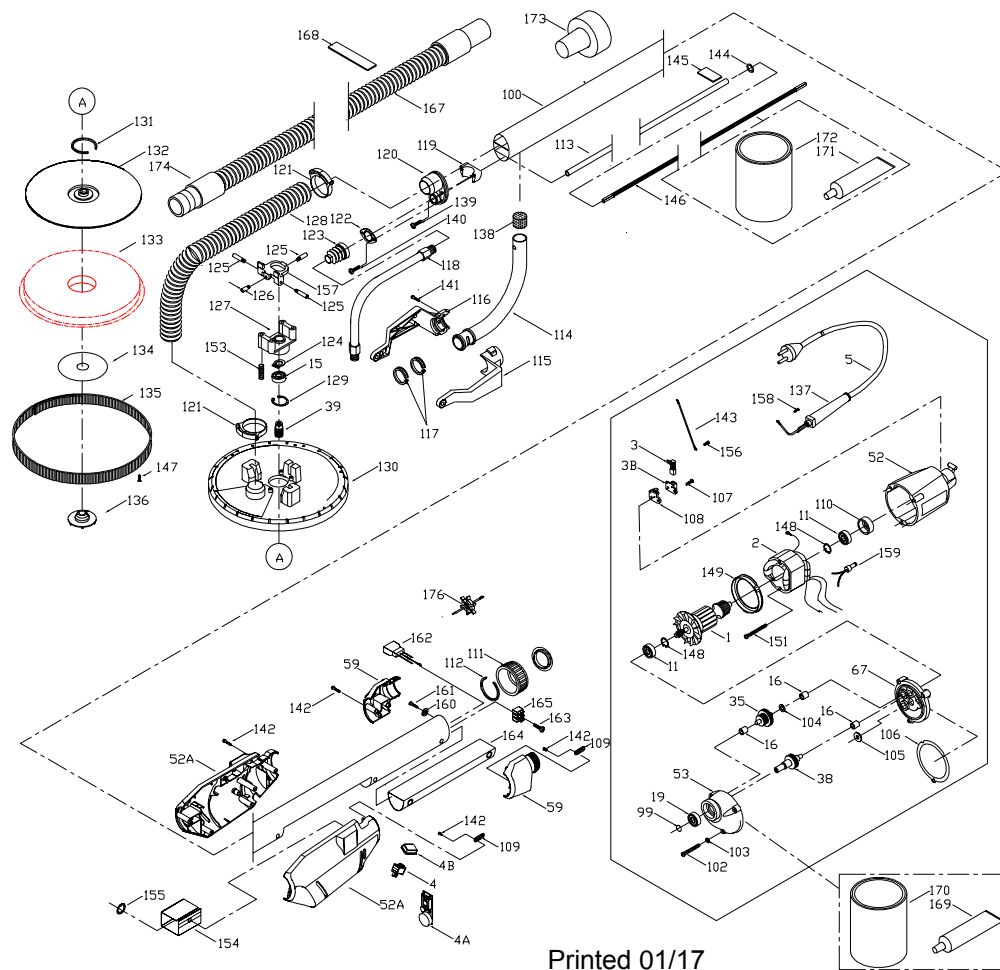

Printed 01/17

Reparatur-Set 353329  
(flexible Welle)

1	888908
2	888909
3	899568
4A	888229
5	877781

110 V - Version